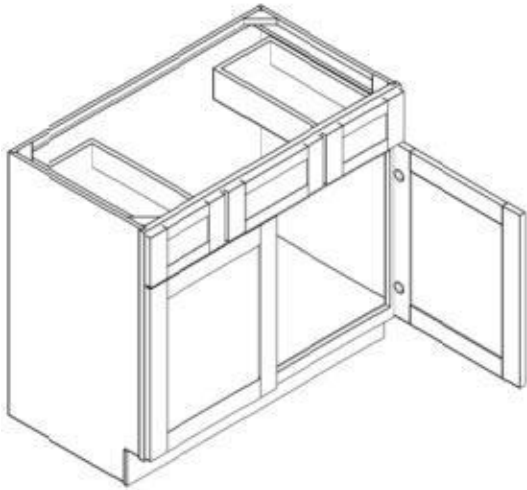

DOUBLE DOOR
DOUBLE DRAWER
SINGLE FALSE DRAWER FRONT
NO ADJUSTABLE SHELVES

ITEM CODE	DIMENSIONS	PRICE
VC3021	30"W x 34.5"H x 21"D	N/A
VC3621	36"W x 34.5"H x 21"D	N/A
VC3921	39"W x 34.5"H x 21"D	176,49
VC4221	42"W x 34.5"H x 21"D	N/A
VC4821	48"W x 34.5"H x 21"D	200,49

DOUBLE DOOR
SIX DRAWERS
SINGLE FALSE DRAWER FRONT
NO ADJUSTABLE SHELVES