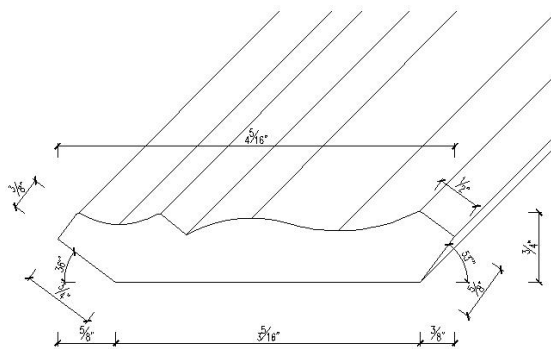

**CROWN MOLDING
ROUND**

ITEM CODE	DIMENSIONS
CM4R	3/4"H x 4-5/16"D x 96"L

Made of solid poplar wood.