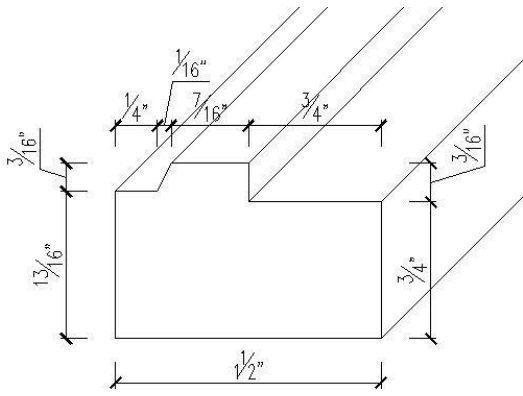

**LIGHT RAIL
MOLDING**

ITEM CODE	DIMENSIONS
LRM8	1"H x 1-1/2"D x 96"L