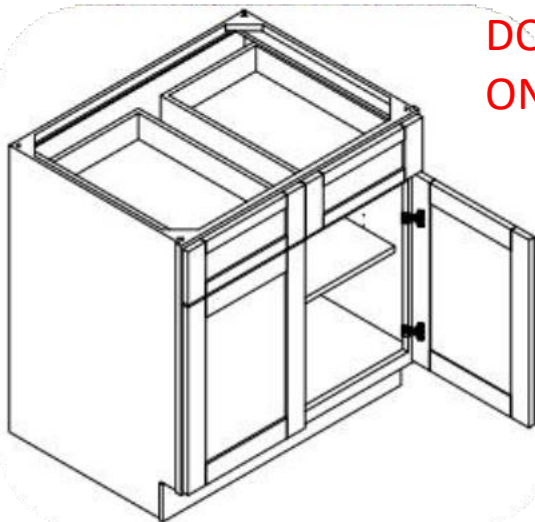

ITEM CODE	DIMENSIONS	PRICE
B24	24"W x 34.5"H x 24"D	117,19
B27	27"W x 34.5"H x 24"D	125,66
B30	30"W x 34.5"H x 24"D	136,96

DOUBLE DOOR
DOUBLE DRAWER
ONE ADJUSTABLE SHELF