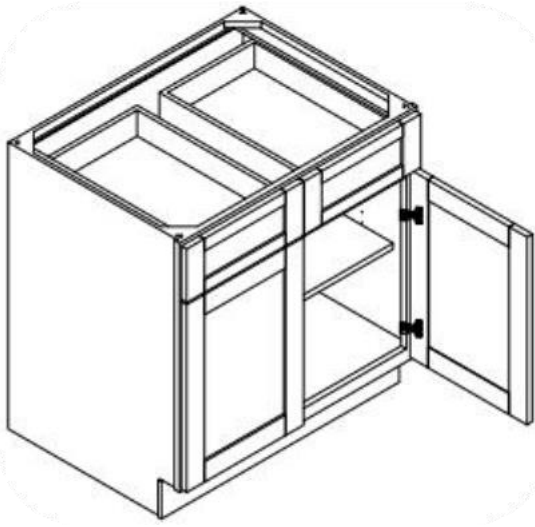

SINGLE DOOR
SINGLE DRAWER
ONE ADJUSTABLE SHELF

ITEM CODE	DIMENSIONS	PRICE
VB09	9"W x 34.5"H x 21"D	N/A
VB12	12"W x 34.5"H x 21"D	N/A
VB15	15"W x 34.5"H x 21"D	N/A
VB18	18"W x 34.5"H x 21"D	N/A
VB21	21"W x 34.5"H x 21"D	N/A

DOUBLE DOOR
SINGLE DRAWER
ONE ADJUSTABLE SHELF

ITEM CODE	DIMENSIONS	PRICE
VB24	24"W x 34.5"H x 21"D	N/A
VB27	27"W x 34.5"H x 21"D	N/A
VB30	30"W x 34.5"H x 21"D	N/A

DOUBLE DOOR
DOUBLE DRAWER
ONE ADJUSTABLE SHELF