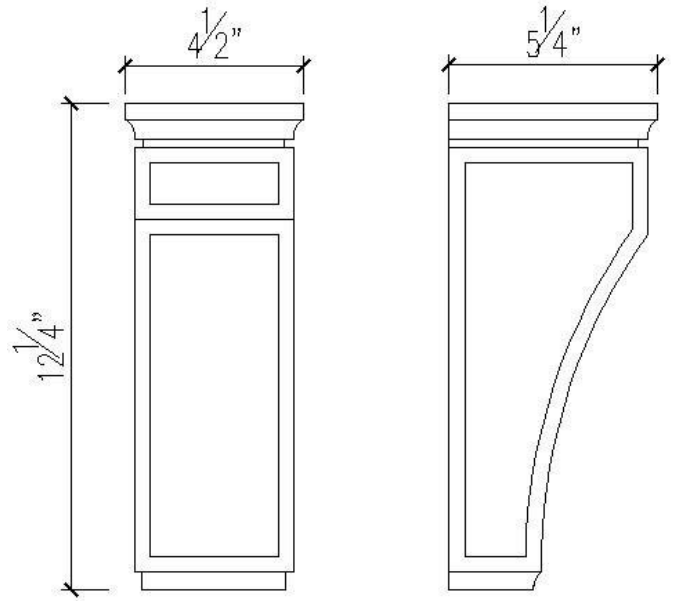

Made of solid poplar wood.

DECORATIVE DOOR PANEL

ITEM CODE	DIMENSIONS
MBEP2430	23-1/2"W x 29-1/2"H x 3/4"D
MWEP1230	11-1/2"W x 29-1/2"H x 3/4"D
MWEP1236	11-1/2"W x 36-1/2"H x 3/4"D
MWEP1242	11-1/2"W x 41-1/2"H x 3/4"D
B15 Door	11"W x 15"H x 3/4"D
SAMPLE DOORS	11"W x 15"H x 3/4"D

These are decorative doors, no hinges.

STRAIGHT VALANCE

ITEM CODE	DIMENSIONS
VAL36	5-1/2"H x 3/4"D x 36"L
VAL48	5-1/2"H x 3/4"D x 48"L
VAL60	5-1/2"H x 3/4"D x 60"L
VAL72	5-1/2"H x 3/4"D x 72"L

BASE FILLER

ITEM CODE	DIMENSIONS
BF3	3"W x 3-1/2"D x 34-1/2"H
BF6	6"W x 3-1/2"D x 34-1/2"H

Made of solid poplar wood.

CORBEL

ITEM CODE	DIMENSIONS
CBL11	12-1/4"H x 4-1/4"W x 5-1/2"D

CORBEL

ITEM CODE	DIMENSIONS
CBL21	12-1/4"H x 3-1/2"W x 8"D