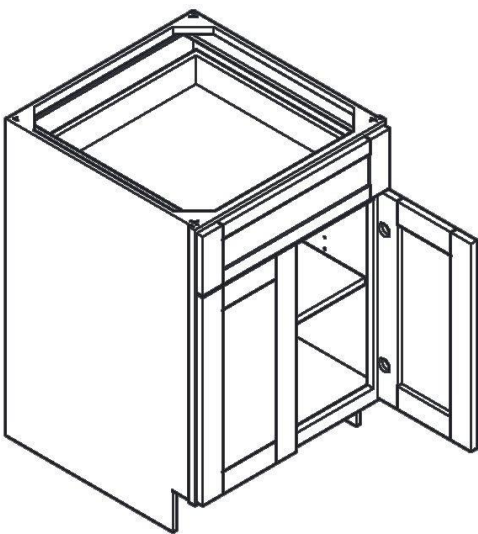

ITEM CODE	DIMENSIONS	PRICE
VB09	9"W x 34.5"H x 21"D	N/A
VB12	12"W x 34.5"H x 21"D	N/A
VB15	15"W x 34.5"H x 21"D	N/A
VB18	18"W x 34.5"H x 21"D	N/A
VB21	21"W x 34.5"H x 21"D	N/A

DOUBLE DOOR
SINGLE DRAWER
ONE ADJUSTABLE SHELF