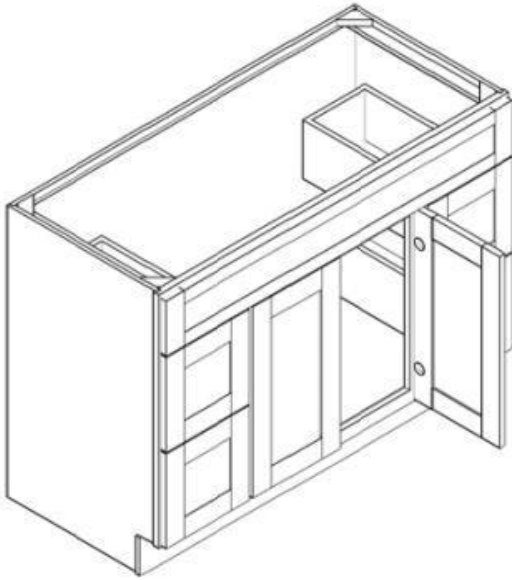

DOUBLE DOOR
FOUR DRAWER
SINGLE FALSE DRAWER FRONT
NO ADJUSTABLE SHELVES

ITEM CODE	DIMENSIONS	PRICE
VSD4821D	48"W x 34.5"H x 21"D	217,44