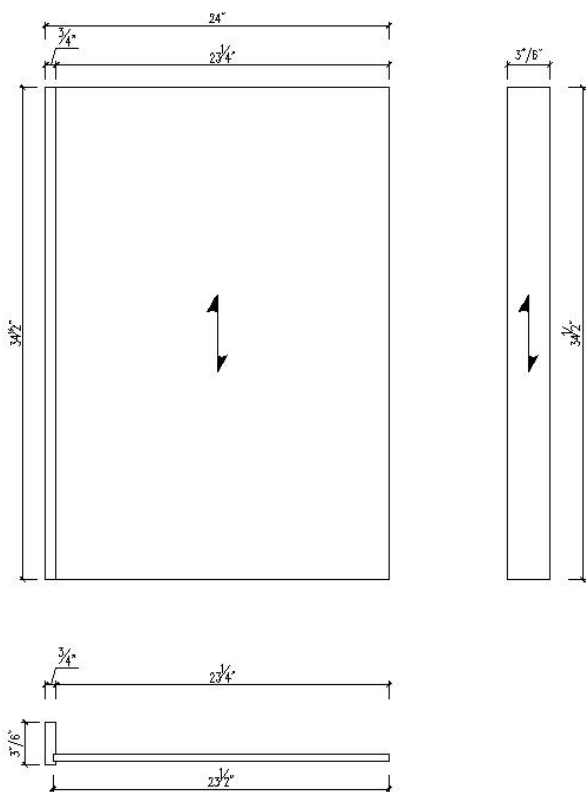

Made of 3/4" thick solid poplar wood.

DISH WASH END PANEL

ITEM CODE	DIMENSIONS
DWR3	3"W X 34-1/2"H X 24"D
DWR6	6"W X 34-1/2"H X 24"D

REFRIGERATOR END PANEL

ITEM CODE	DIMENSIONS
RRP96-1.5	1.5"W X 96"H X 24"D
RRP96-1/2	1.5"W X 96"H X 24"D
RRP96	3"W X 96"H X 24"D