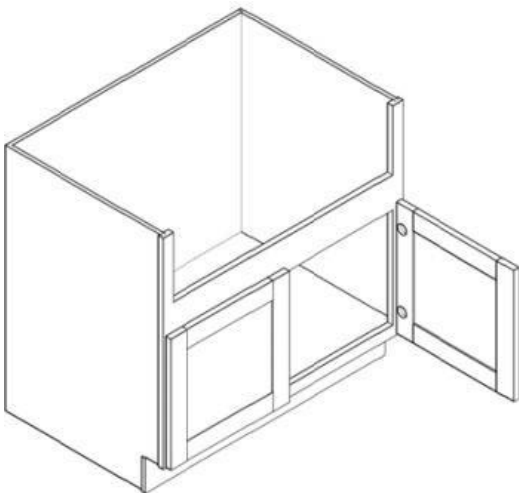

NO DOOR
ONE SEASONING BASKET DRAWER
NO ADJUSTABLE SHELVES

ITEM CODE	DIMENSIONS	PRICE
BSR09	9"W x 34.5"H x 24"D	117,19
BSR12	12"W x 34.5"H x 24"D	153,9

DOUBLE DOOR
ONE ADJUSTABLE SHELF

ITEM CODE	DIMENSIONS	PRICE
BRA24	24"W x 34.5"H x 24"D	N/A

SINGLE DOOR
SINGLE DRAWER
ONE ADJUSTABLE SHELF

ITEM CODE	DIMENSIONS	PRICE
BBC36-42	36"W x 34.5"H x 24"D	N/A
BBC42-45	38-5/16"W x 34.5"H x 24"D	144,01

DOUBLE DOOR
NO DRAWER
NO ADJUSTABLE SHELVES

ITEM CODE	DIMENSIONS	PRICE
FSB36	36"W x 34.5"H x 24"D	163,78