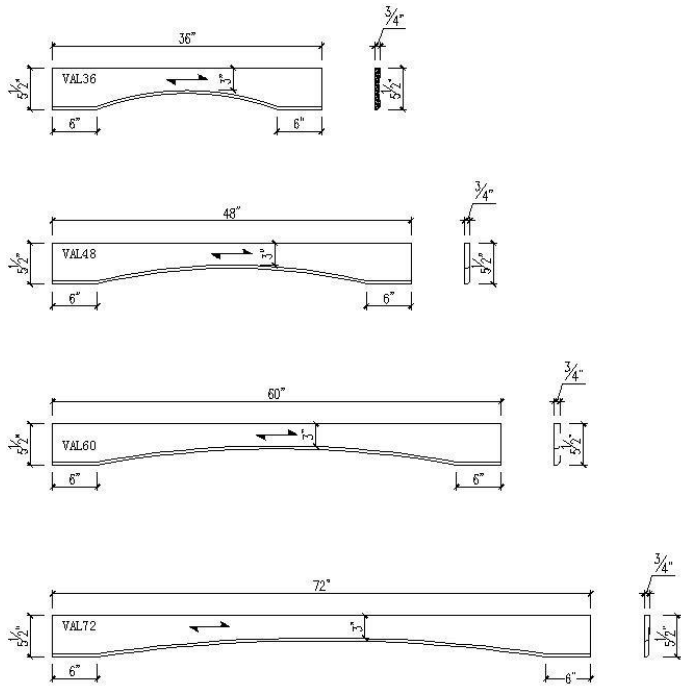

STRAIGHT VALANCE

ITEM CODE	DIMENSIONS
VAL36	5-1/2"H x 3/4"D x 36"L
VAL48	5-1/2"H x 3/4"D x 48"L
VAL60	5-1/2"H x 3/4"D x 60"L
VAL72	5-1/2"H x 3/4"D x 72"L