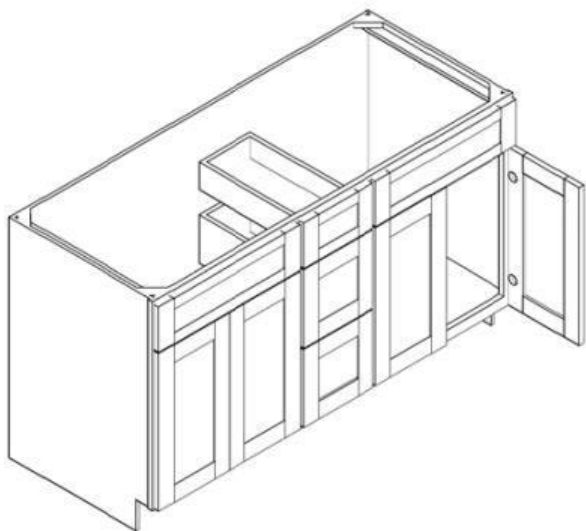

ITEM CODE	DIMENSIONS	PRICE
VSD3021L	30"W x 34.5"H x 21"D	N/A
VSD3021R	30"W x 34.5"H x 21"D	N/A
VSD3621L	36"W x 34.5"H x 21"D	159,55
VSD3621R	36"W x 34.5"H x 21"D	159,55
VSD4221L	42"W x 34.5"H x 21"D	180,73
VSD4221R	42"W x 34.5"H x 21"D	180,73

FOUR DOOR
THREE DRAWERS
TWO FALSE DRAWER FRONT
NO ADJUSTABLE SHELVES