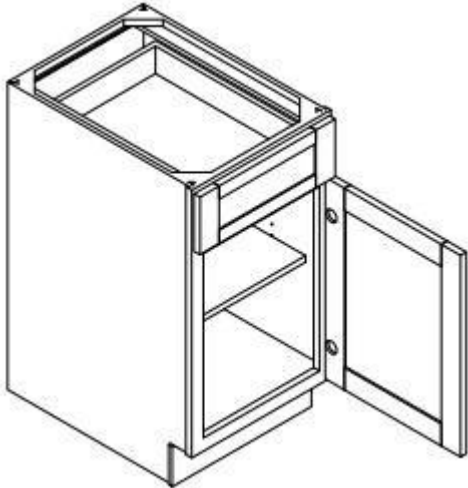

SINGLE DOOR
SINGLE DRAWER
ONE ADJUSTABLE SHELF