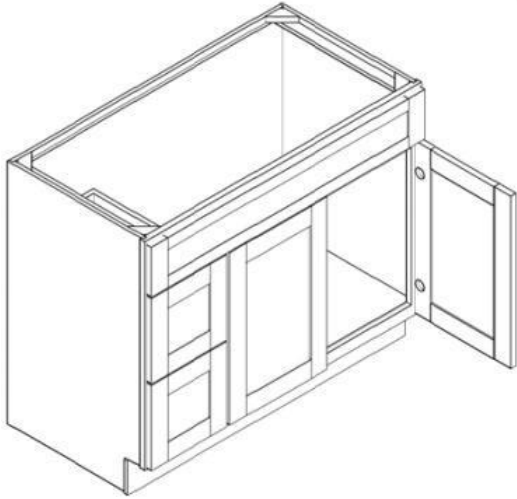

DOUBLE DOOR
DOUBLE DRAWER
SINGLE FALSE DRAWER FRONT
NO ADJUSTABLE SHELVES