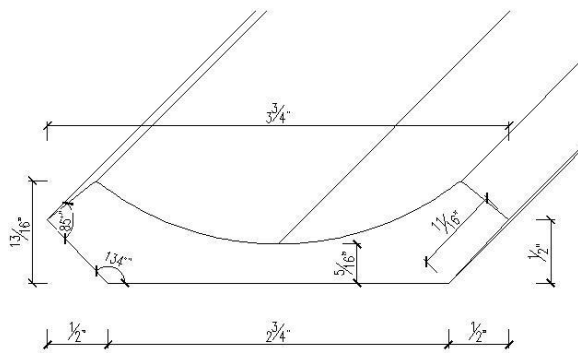

ITEM CODE	DIMENSIONS
ICM8	3/4" H x 3/4" D x 96" L

Made of solid poplar wood.

**LIGHT RAIL
MOLDING**

ITEM CODE	DIMENSIONS
LRM8	1"H x 1-1/2"D x 96"L

**LIGHT RAIL
MOLDING**

ITEM CODE	DIMENSIONS
LRM	1-1/2"H x 2"D x 96"L

CROWN MOLDING

ITEM CODE	DIMENSIONS
CM4	13/16"H x 3-3/4"D x 96"L

**CROWN MOLDING
ROUND**

ITEM CODE	DIMENSIONS
CM4R	3/4"H x 4-5/16"D x 96"L

Made of solid poplar wood.

FURNITURE BASE MOLDING

ITEM CODE	DIMENSIONS	PRICE
FBM8	4-1/2"H x 5/8"D x 96"L	31,06