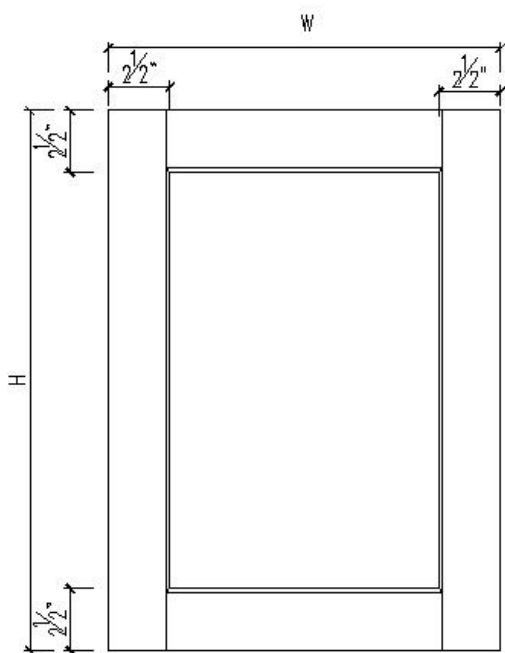

CROWN MOLDING

ITEM CODE	DIMENSIONS
CM4	13/16"H x 3-3/4"D x 96"L

**CROWN MOLDING
ROUND**

ITEM CODE	DIMENSIONS
CM4R	3/4"H x 4-5/16"D x 96"L

Made of solid poplar wood.

FURNITURE BASE MOLDING

ITEM CODE	DIMENSIONS	PRICE
FBM8	4-1/2"H x 5/8"D x 96"L	31,06

CROWN MOLDING

ITEM CODE	DIMENSIONS	PRICE
CM2-1/2"	2-1/2"H x 3-1/2"D x 96"L	26,82

Made of solid poplar wood.

WALL FILLER

ITEM CODE	DIMENSIONS
WF330	3"H x 3/4"D x 30"L
WF336	3"H x 3/4"D x 36"L
WF342	3"H x 3/4"D x 42"L
WF396	3"H x 3/4"D x 96"L
WF630	6"H x 3/4"D x 30"L
WF636	6"H x 3/4"D x 36"L
WF642	6"H x 3/4"D x 42"L
WF696	6"H x 3/4"D x 96"L

Made of solid poplar wood.

DECORATIVE DOOR PANEL

ITEM CODE	DIMENSIONS
MBEP2430	23-1/2"W x 29-1/2"H x 3/4"D
MWEP1230	11-1/2"W x 29-1/2"H x 3/4"D
MWEP1236	11-1/2"W x 36-1/2"H x 3/4"D
MWEP1242	11-1/2"W x 41-1/2"H x 3/4"D
B15 Door	11"W x 15"H x 3/4"D
SAMPLE DOORS	11"W x 15"H x 3/4"D