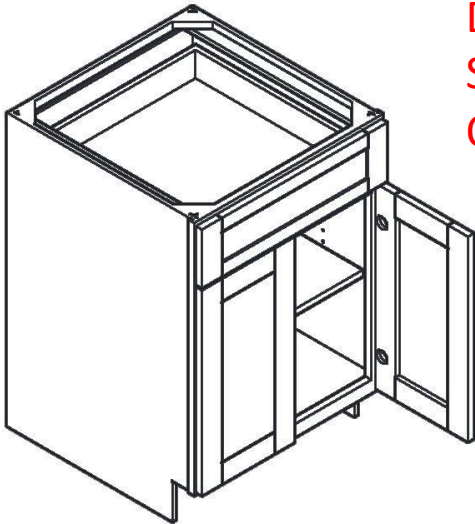

**SINGLE GLASS DOOR
TWO ADJUSTABLE SHELVES**

ITEM CODE	DIMENSIONS	PRICE
DCW2430GD	24"W x 30"H x 24"D	146,84
DCW2436GD	24"W x 36"H x 24"D	168,02

**SINGLE GLASS DOOR
THREE ADJUSTABLE SHELVES**

ITEM CODE	DIMENSIONS	PRICE
DCW2442GD	24"W x 42"H x 24"D	N/A

**SINGLE GLASS DOOR
NO ADJUSTABLE SHELVES**

ITEM CODE	DIMENSIONS	PRICE
WDC2412GD	24"W x 12"H x 24"D	N/A
WDC2415GD	24"W x 15"H x 24"D	N/A
WDC2418GD	24"W x 18"H x 24"D	N/A

SINGLE DOOR
SINGLE DRAWER
ONE ADJUSTABLE SHELF

ITEM CODE	DIMENSIONS	PRICE
B09	9"W x 34.5"H x 24"D	74,83
B12	12"W x 34.5"H x 24"D	86,13
B15	15"W x 34.5"H x 24"D	91,77
B18	18"W x 34.5"H x 24"D	96,01
B21	21"W x 34.5"H x 24"D	105,89

DOUBLE DOOR
SINGLE DRAWER
ONE ADJUSTABLE SHELF