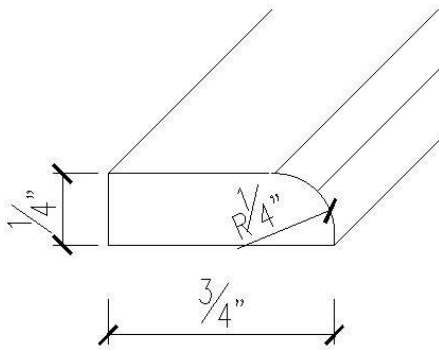

QUARTER ROUND

ITEM CODE	DIMENSIONS
QRM8	3/4" H x 3/4" D x 96" L

OUTSIDE CORNER

ITEM CODE	DIMENSIONS
OCM8	3/4" H x 3/4" D x 96" L

SCRIBE MOLDING

ITEM CODE	DIMENSIONS
SM8	1/4" H x 3/4" D x 96" L

INSIDE CORNER

ITEM CODE	DIMENSIONS
ICM8	3/4" H x 3/4" D x 96" L

Made of solid poplar wood.

**LIGHT RAIL
MOLDING**

ITEM CODE	DIMENSIONS
LRM8	1"H x 1-1/2"D x 96"L

**LIGHT RAIL
MOLDING**

ITEM CODE	DIMENSIONS
LRM	1-1/2"H x 2"D x 96"L

CROWN MOLDING

ITEM CODE	DIMENSIONS
CM4	13/16"H x 3-3/4"D x 96"L

**CROWN MOLDING
ROUND**

ITEM CODE	DIMENSIONS
CM4R	3/4"H x 4-5/16"D x 96"L

Made of solid poplar wood.

FURNITURE BASE MOLDING

ITEM CODE	DIMENSIONS	PRICE
FBM8	4-1/2"H x 5/8"D x 96"L	31,06