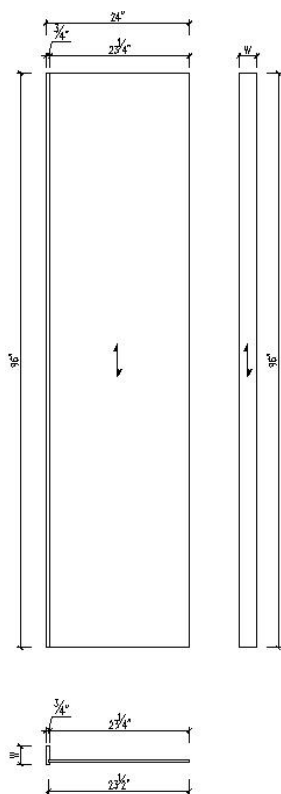

ITEM CODE	DIMENSIONS
BF3	3"W x 3-1/2"D x 34-1/2"H
BF6	6"W x 3-1/2"D x 34-1/2"H

Made of solid poplar wood.

CORBEL

ITEM CODE	DIMENSIONS
CBL11	12-1/4"H x 4-1/4"W x 5-1/2"D

CORBEL

ITEM CODE	DIMENSIONS
CBL21	12-1/4"H x 3-1/2"W x 8"D

Made of 3/4" thick solid poplar wood.

DISH WASH END PANEL

ITEM CODE	DIMENSIONS
DWR3	3"W X 34-1/2"H X 24"D
DWR6	6"W X 34-1/2"H X 24"D

REFRIGERATOR END PANEL

ITEM CODE	DIMENSIONS
RRP96-1.5	1.5"W X 96"H X 24"D
RRP96-1/2	1.5"W X 96"H X 24"D
RRP96	3"W X 96"H X 24"D

ITEM CODE	DIMENSIONS	PRICE
WF330	3"H x 3/4"D x 30"L	9,89
WF336	3"H x 3/4"D x 36"L	11,29
WF342	3"H x 3/4"D x 42"L	11,29
WF396	3"H x 3/4"D x 96"L	24,01
WF630	6"H x 3/4"D x 30"L	N/A
WF636	6"H x 3/4"D x 36"L	N/A
WF642	6"H x 3/4"D x 42"L	21,18
WF696	6"H x 3/4"D x 96"L	46,6

ITEM CODE	DIMENSIONS	PRICE
FBP349614	34-1/2"W x 96"H x 1/4"D	N/A
FBP489614	48"W x 96"H x 1/4"D	N/A
BP9636-1/4	36"W x 96"H x 1/4"D	38,12
BP9624-1/4	24"W x 96"H x 1/4"D	28,24
BP4896-1/4	48"W x 96"H x 1/4"D	N/A
BP9634.5-1/4	34.5"W x 96"H x 1/4"D	N/A
BP9648-1/2	48"W x 96"H x 1/2"D	N/A
REP2496	24"W x 96"H x 3/4"D	N/A
REP2496-3/4	24"W x 96"H x 3/4"D	N/A
REP3096	30"W x 96"H x 3/4"D	N/A
RRF96	3"W x 96"H x 3/4"D	19,76
DWR3	3"W X 34-1/2"H X 24"D	25,42
DWR6	6"W X 34-1/2"H X 24"D	N/A
RRP96-1.5	1.5"W X 96"H X 24"D	N/A
RRP96-1/2	1.5"W X 96"H X 24"D	N/A
RRP96	3"W X 96"H X 24"D	64,95