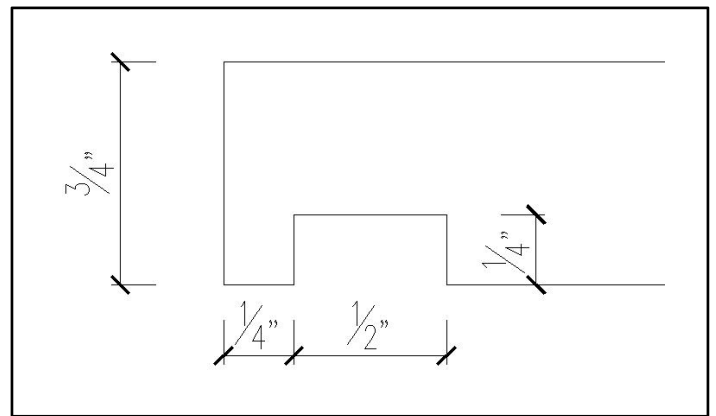

REFRIGERATOR FILLER

Detailed Drawing

ITEM CODE	DIMENSIONS
RRF96	3"W x96"H x 3/4"D

Made of 3/4" thick solid poplar wood.