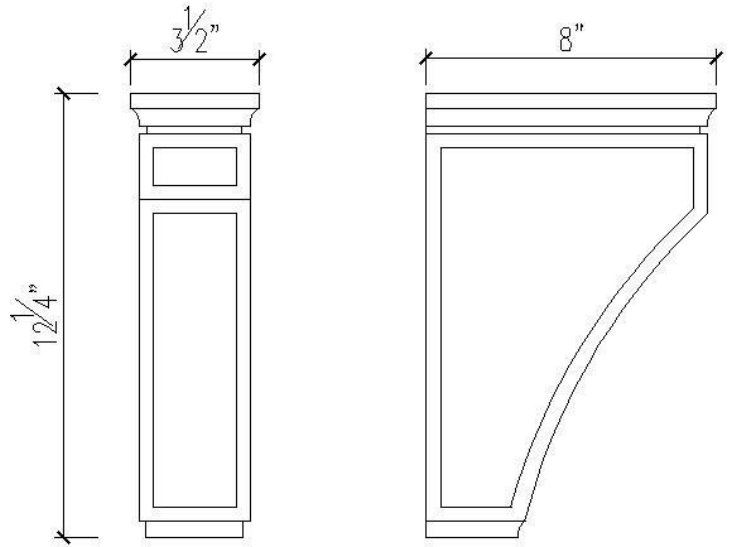

ITEM CODE	DIMENSIONS
BF3	3"W x 3-1/2"D x 34-1/2"H
BF6	6"W x 3-1/2"D x 34-1/2"H

Made of solid poplar wood.

CORBEL

ITEM CODE	DIMENSIONS
CBL11	12-1/4"H x 4-1/4"W x 5-1/2"D

CORBEL

ITEM CODE	DIMENSIONS
CBL21	12-1/4"H x 3-1/2"W x 8"D