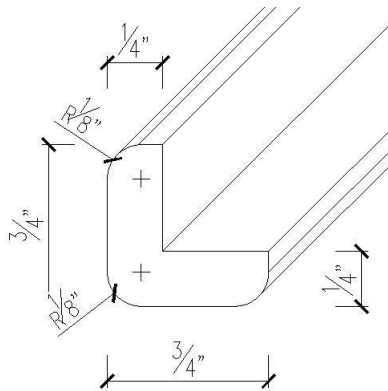

DOUBLE DOOR
THREE DRAWERS
ONE ADJUSTABLE SHELF

ITEM CODE	DIMENSIONS	PRICE
OC3096	30"W x 96"H x 24"D	388,28
OC3396	33"W x 96"H x 24"D	436,29

ITEM CODE	DIMENSIONS	PRICE
ROT15	11"W x 3-15/16"H x 21"D	33,88
ROT18	14"W x 3-15/16"H x 21"D	36,71
ROT21	17"W x 3-15/16"H x 21"D	42,36
ROT24	20"W x 3-15/16"H x 21"D	46,6
ROT27	23"W x 3-15/16"H x 21"D	49,42
ROT30	26"W x 3-15/16"H x 21"D	50,83
ROT33	29"W x 3-15/16"H x 21"D	53,66
ROT36	32"W x 3-15/16"H x 21"D	56,47

QUARTER ROUND

ITEM CODE	DIMENSIONS
QRM8	3/4" H x 3/4" D x 96" L

OUTSIDE CORNER

ITEM CODE	DIMENSIONS
OCM8	3/4" H x 3/4" D x 96" L

SCRIBE MOLDING

ITEM CODE	DIMENSIONS
SM8	1/4" H x 3/4" D x 96" L

INSIDE CORNER