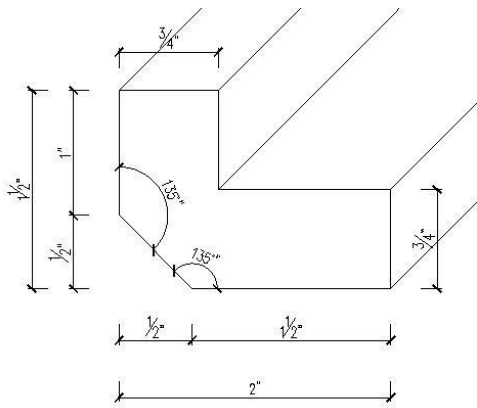

QUARTER ROUND

ITEM CODE	DIMENSIONS
QRM8	3/4" H x 3/4" D x 96" L

OUTSIDE CORNER

ITEM CODE	DIMENSIONS
OCM8	3/4" H x 3/4" D x 96" L

SCRIBE MOLDING

ITEM CODE	DIMENSIONS
SM8	1/4" H x 3/4" D x 96" L

INSIDE CORNER

ITEM CODE	DIMENSIONS
ICM8	3/4" H x 3/4" D x 96" L

Made of solid poplar wood.

**LIGHT RAIL
MOLDING**

ITEM CODE	DIMENSIONS
LRM8	1"H x 1-1/2"D x 96"L

**LIGHT RAIL
MOLDING**

ITEM CODE	DIMENSIONS
LRM	1-1/2"H x 2"D x 96"L

CROWN MOLDING

ITEM CODE	DIMENSIONS
CM4	13/16"H x 3-3/4"D x 96"L

**CROWN MOLDING
ROUND**

ITEM CODE	DIMENSIONS
CM4R	3/4"H x 4-5/16"D x 96"L

Made of solid poplar wood.

FURNITURE BASE MOLDING

ITEM CODE	DIMENSIONS	PRICE
FBM8	4-1/2"H x 5/8"D x 96"L	31,06