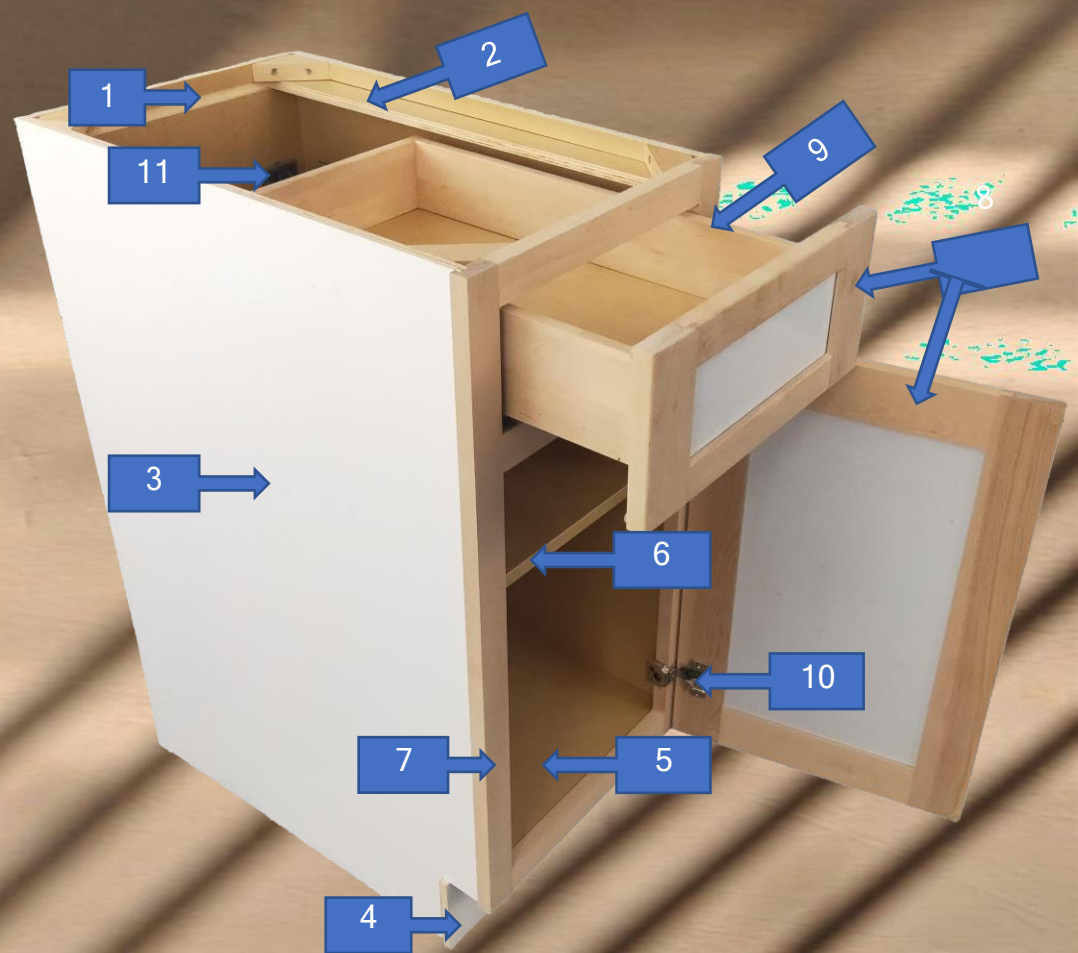

White Shaker Pricelist 08/2023
WWW.STOCCABINETS.COM

- 1 → 1/2"plywood 30"height back panel
- 2 → 1/2"plywood captured i-beam stabilizers
- 3 → 1/2"plywood end (side) panel
- 4 → 1/2"plywood toe kick(finished)
- 5 → 1/2"plywood bottom panel
- 6 → 3/4"plywood shelf
- 7 → 3/4"solid hardwood door frame
- 8 → 3/4"solid birch five piece door panel and drawer panel , shaker line type
- 9 →
- 10 →
- 11 → Three hidden buffer slides

ITEM CODE	DIMENSIONS	PRICE
B09	9"W x 34.5"H x 24"D	74,83
B12	12"W x 34.5"H x 24"D	86,13
B15	15"W x 34.5"H x 24"D	91,77
B18	18"W x 34.5"H x 24"D	96,01
B21	21"W x 34.5"H x 24"D	105,89

DOUBLE DOOR
SINGLE DRAWER
ONE ADJUSTABLE SHELF

ITEM CODE	DIMENSIONS	PRICE
B24	24"W x 34.5"H x 24"D	117,19
B27	27"W x 34.5"H x 24"D	125,66
B30	30"W x 34.5"H x 24"D	136,96

DOUBLE DOOR
DOUBLE DRAWER
ONE ADJUSTABLE SHELF

ITEM CODE	DIMENSIONS	PRICE
B33	33"W x 34.5"H x 24"D	166,61
B36	36"W x 34.5"H x 24"D	173,67
B39	39"W x 34.5"H x 24"D	187,78
B42	42"W x 34.5"H x 24"D	

ITEM CODE	DIMENSIONS	PRICE
SB24	24"W x 34.5"H x 24"D	N/A
SB27	27"W x 34.5"H x 24"D	N/A
SB30	30"W x 34.5"H x 24"D	131,31

DOUBLE DOOR
DOUBLE FALSE DRAWER FRONT
NO ADJUSTABLE SHELVES

ITEM CODE	DIMENSIONS	PRICE
SB33	33"W x 34.5"H x 24"D	138,37
SB36	36"W x 34.5"H x 24"D	144,01
SB42	42"W x 34.5"H x 24"D	N/A