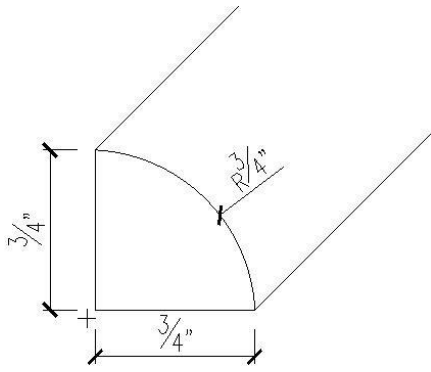

DOUBLE DOOR
THREE DRAWERS
ONE ADJUSTABLE SHELF

ITEM CODE	DIMENSIONS	PRICE
OC3096	30"W x 96"H x 24"D	388,28
OC3396	33"W x 96"H x 24"D	436,29

ITEM CODE	DIMENSIONS	PRICE
ROT15	11"W x 3-15/16"H x 21"D	33,88
ROT18	14"W x 3-15/16"H x 21"D	36,71
ROT21	17"W x 3-15/16"H x 21"D	42,36
ROT24	20"W x 3-15/16"H x 21"D	46,6
ROT27	23"W x 3-15/16"H x 21"D	49,42
ROT30	26"W x 3-15/16"H x 21"D	50,83
ROT33	29"W x 3-15/16"H x 21"D	53,66
ROT36	32"W x 3-15/16"H x 21"D	56,47

QUARTER ROUND

ITEM CODE	DIMENSIONS
QRM8	3/4" H x 3/4" D x 96" L

OUTSIDE CORNER

ITEM CODE	DIMENSIONS
OCM8	3/4" H x 3/4" D x 96" L

SCRIBE MOLDING

ITEM CODE	DIMENSIONS
SM8	1/4" H x 3/4" D x 96" L

INSIDE CORNER