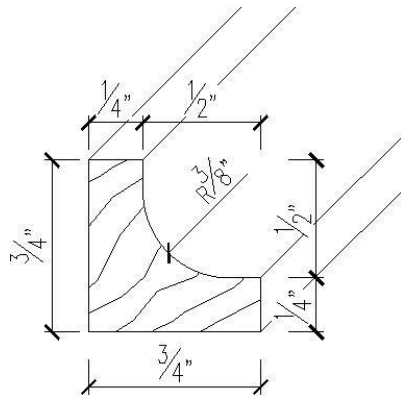

QUARTER ROUND

ITEM CODE	DIMENSIONS
QRM8	3/4" H x 3/4" D x 96" L

OUTSIDE CORNER

ITEM CODE	DIMENSIONS
OCM8	3/4" H x 3/4" D x 96" L

SCRIBE MOLDING

ITEM CODE	DIMENSIONS
SM8	1/4" H x 3/4" D x 96" L

INSIDE CORNER

ITEM CODE	DIMENSIONS
ICM8	3/4" H x 3/4" D x 96" L

Made of solid poplar wood.

**LIGHT RAIL
MOLDING**

ITEM CODE	DIMENSIONS
LRM8	1"H x 1-1/2"D x 96"L

**LIGHT RAIL
MOLDING**

ITEM CODE	DIMENSIONS
LRM	1-1/2"H x 2"D x 96"L

CROWN MOLDING

ITEM CODE	DIMENSIONS
CM4	13/16"H x 3-3/4"D x 96"L

**CROWN MOLDING
ROUND**

ITEM CODE	DIMENSIONS
CM4R	3/4"H x 4-5/16"D x 96"L

Made of solid poplar wood.

FURNITURE BASE MOLDING

ITEM CODE	DIMENSIONS	PRICE
FBM8	4-1/2"H x 5/8"D x 96"L	31,06