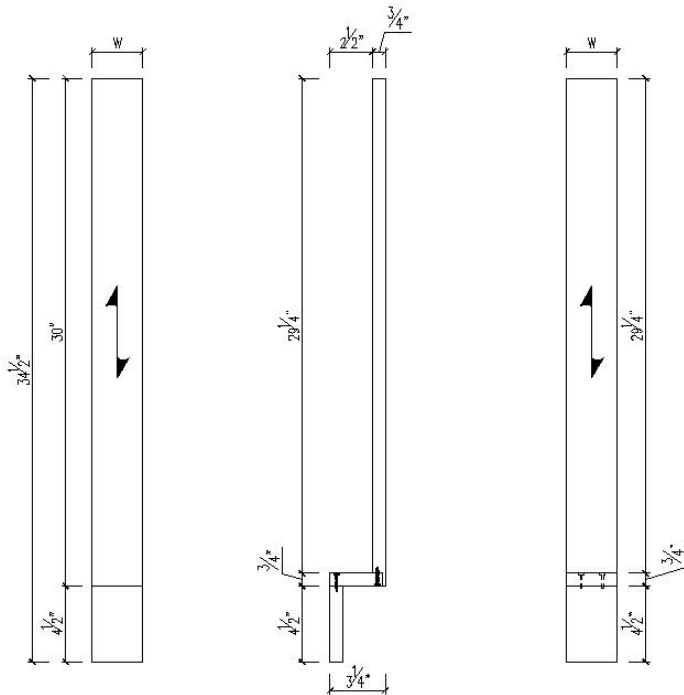

BASE FILLER

ITEM CODE	DIMENSIONS
BF3	3"W x 3-1/2"D x 34-1/2"H
BF6	6"W x 3-1/2"D x 34-1/2"H

Made of solid poplar wood.